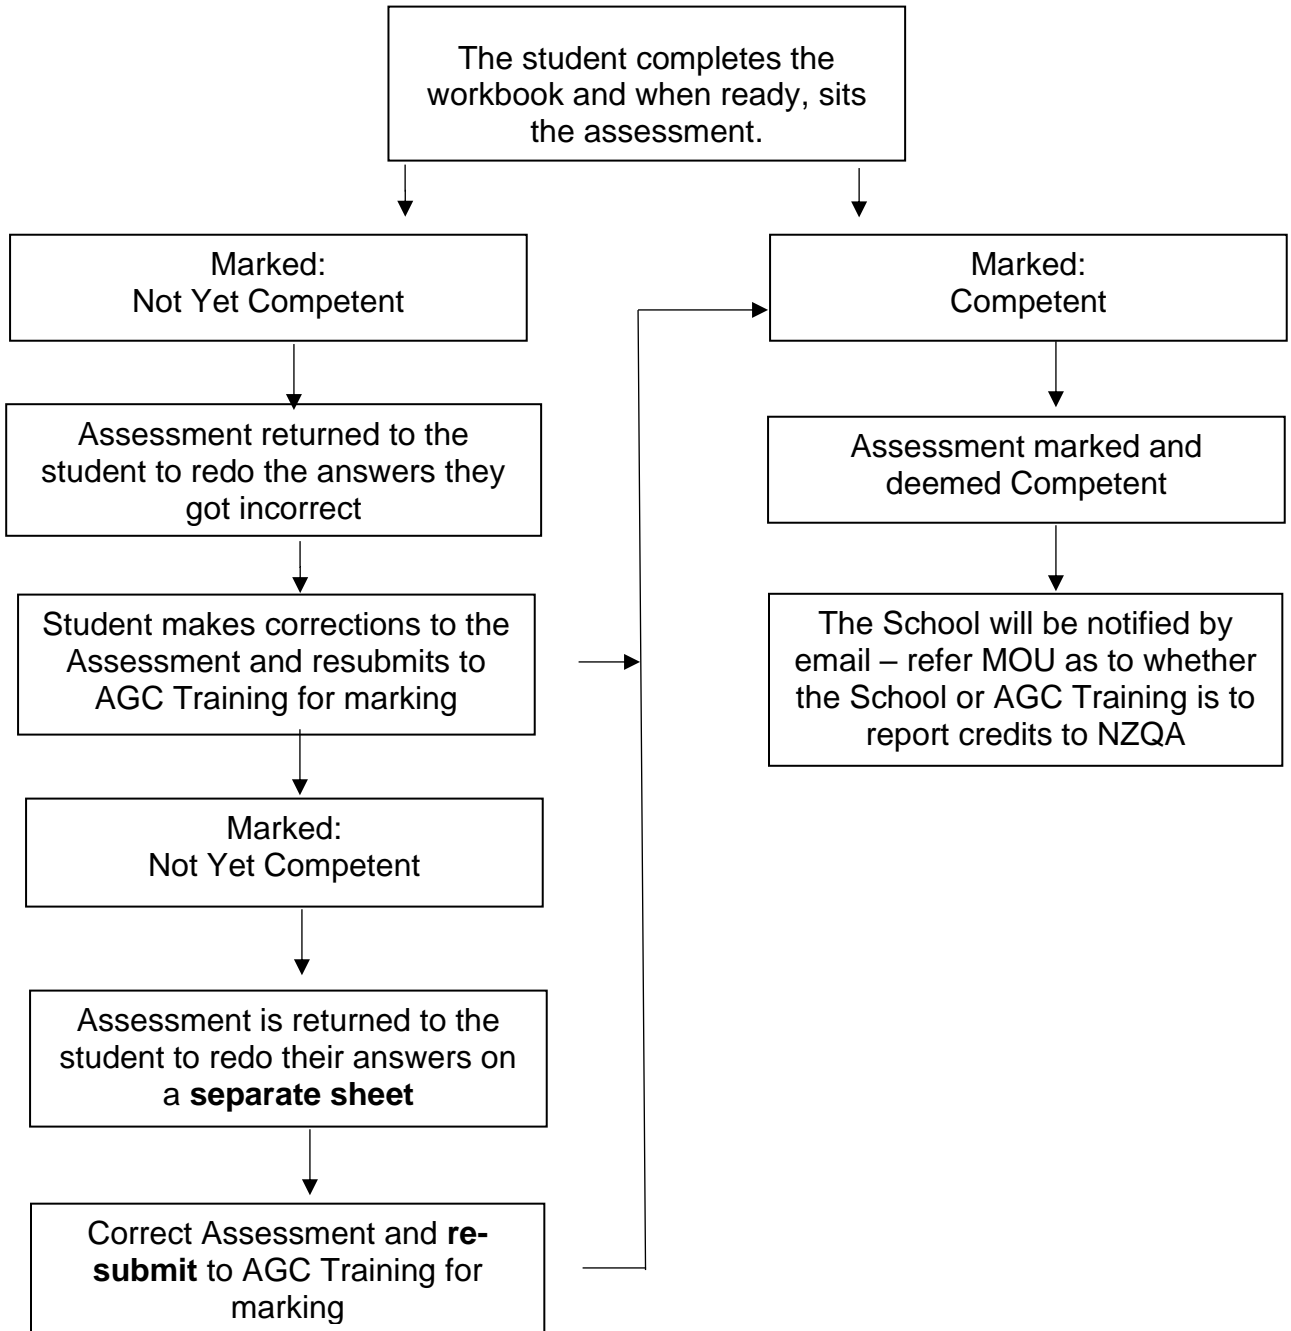

Gateway Process: For Teachers

Please Note: The students can only submit the Assessment for marking a maximum of **THREE times. After that, the assessment is marked Not Competent and cannot be resubmitted.**